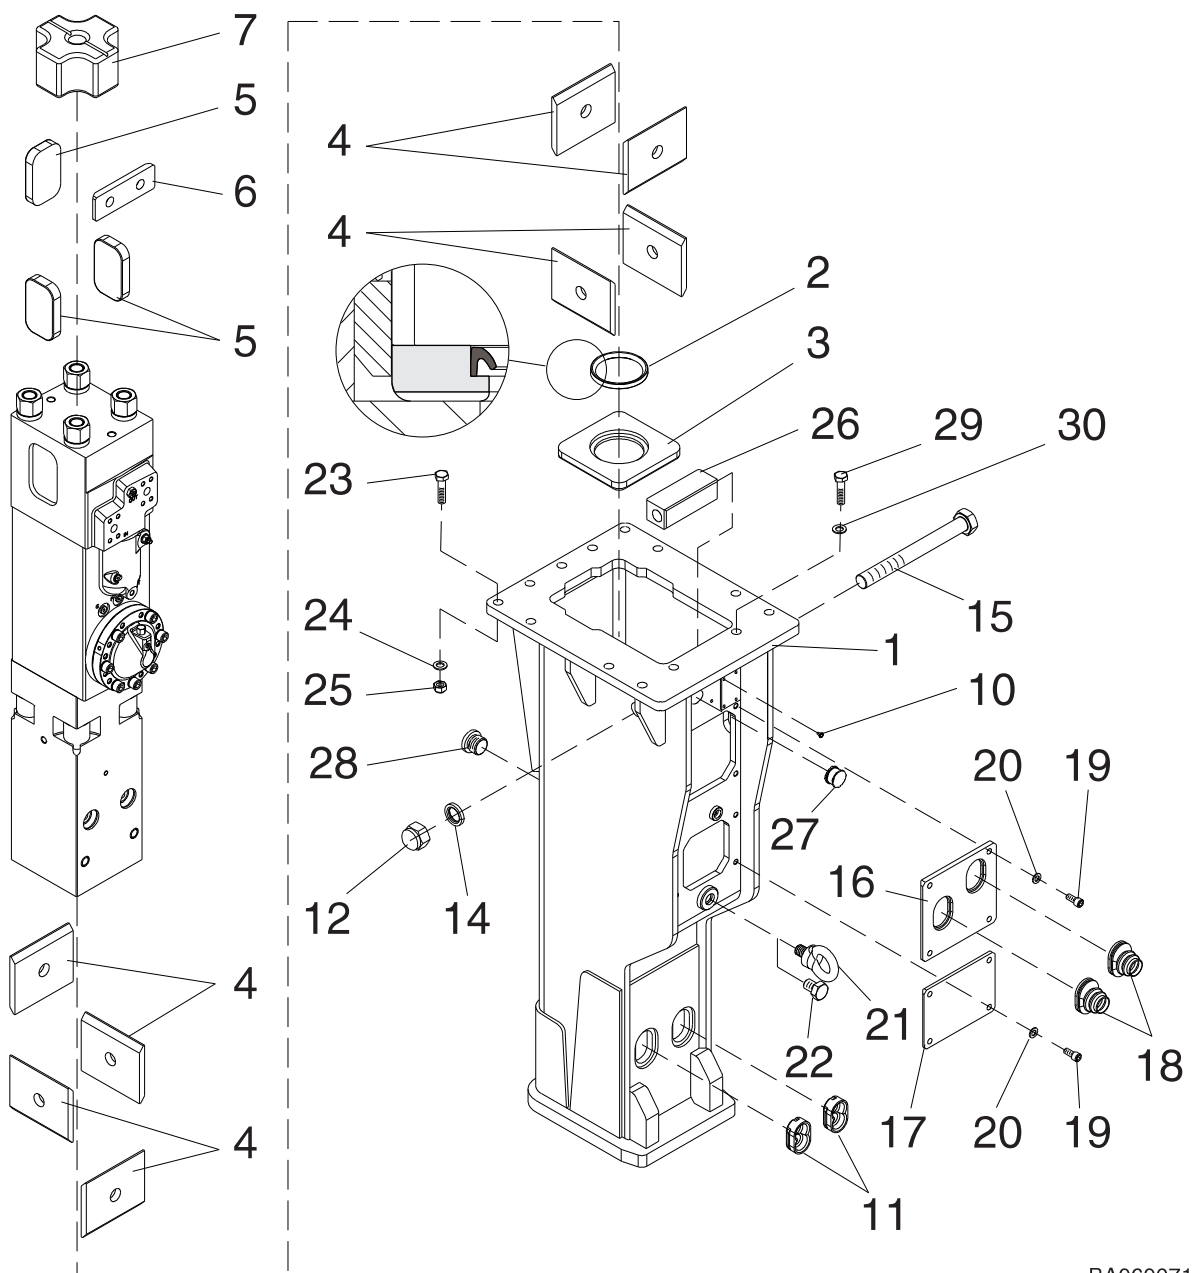

# 1. HOUSING UNIT

BA060071

Item	Description	Part no.	Specification	Note	Qty
1	Housing (incl. part 26)	175520			1
2	Seal	171318			1
3	Pad	171969			1
4	Wear plate	171968			8
5	Wear plate	171967			3
6	Wear plate	167678			1
7	Buffer	167671			1
10	Rubber plug	953332			4
11	Rubber plug	169940			2
12	Nut	953629	M30x2-4 DIN 1587		1
14	Lock washer	90598	NL30T NORD-LOCK		1

## 2. IMPACT UNIT

BA060145