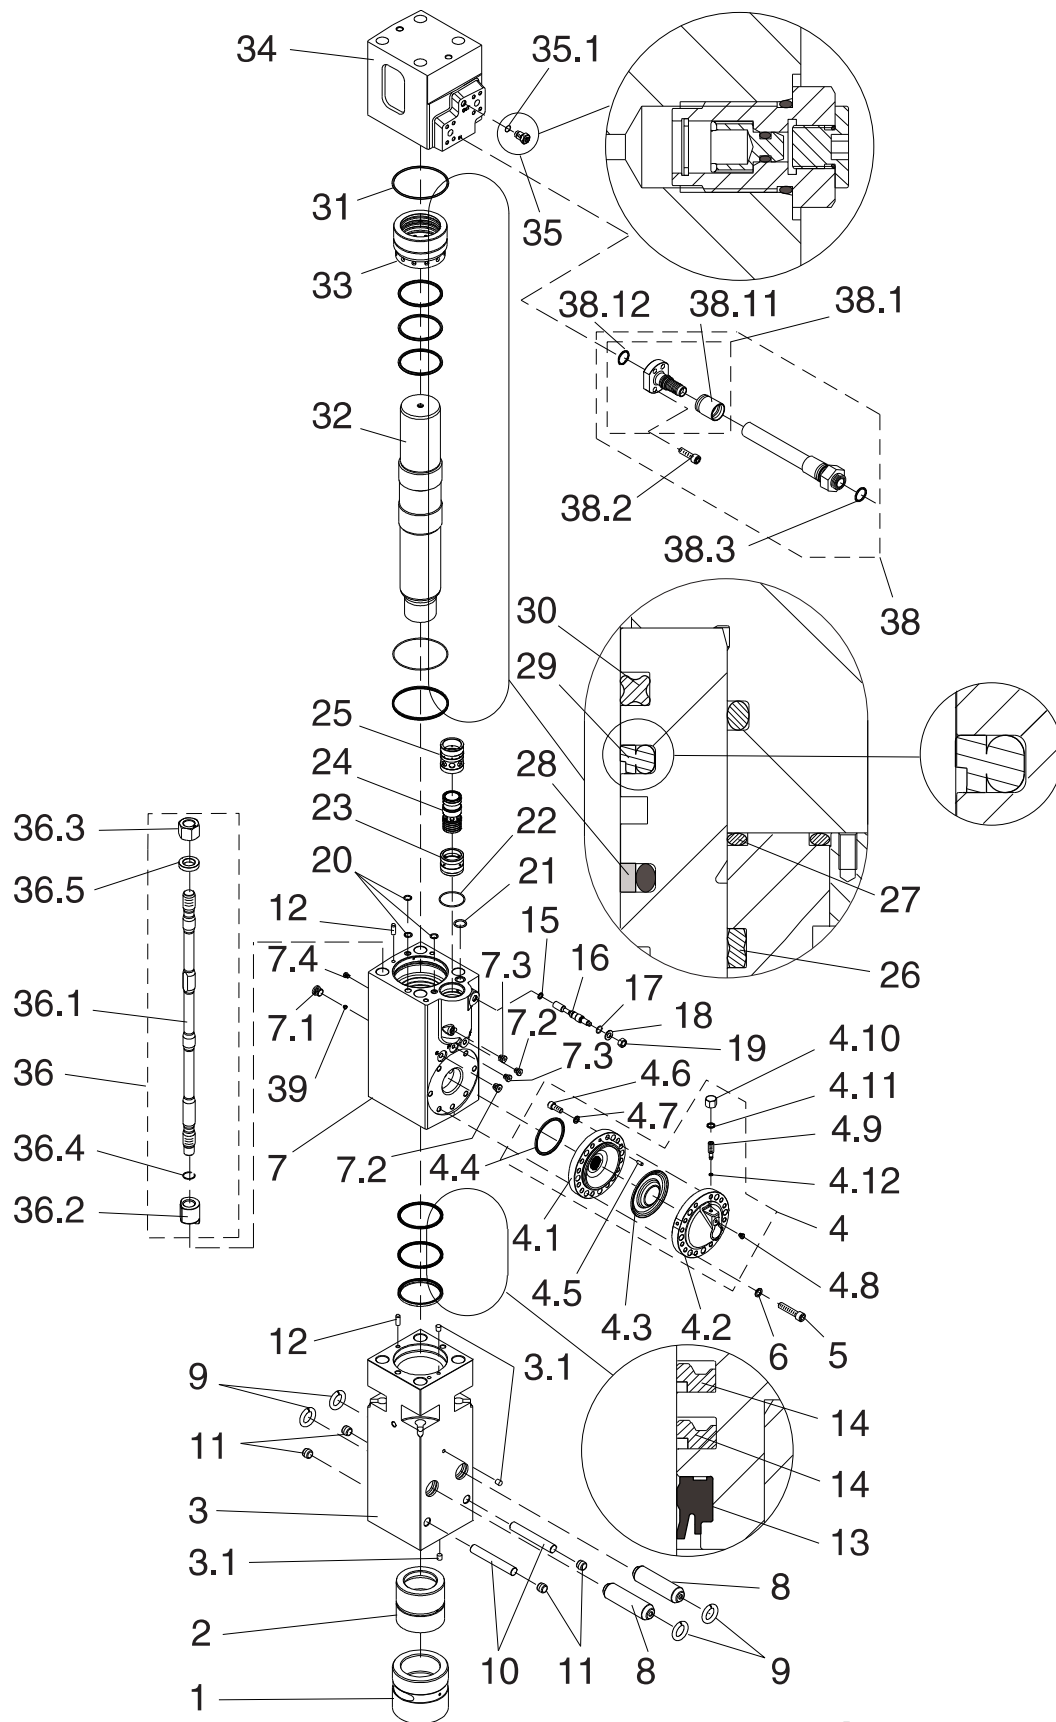

# 1. HOUSING UNIT

BA060071

Item	Description	Part no.	Specification	Note	Qty
1	Housing (incl. part 26)	175520			1
2	Seal	171318			1
3	Pad	171969			1
4	Wear plate	171968			8
5	Wear plate	171967			3
6	Wear plate	167678			1
7	Buffer	167671			1
10	Rubber plug	953332			4
11	Rubber plug	169940			2
12	Nut	953629	M30x2-4 DIN 1587		1
14	Lock washer	90598	NL30T NORD-LOCK		1

## 2. IMPACT UNIT

BA060145